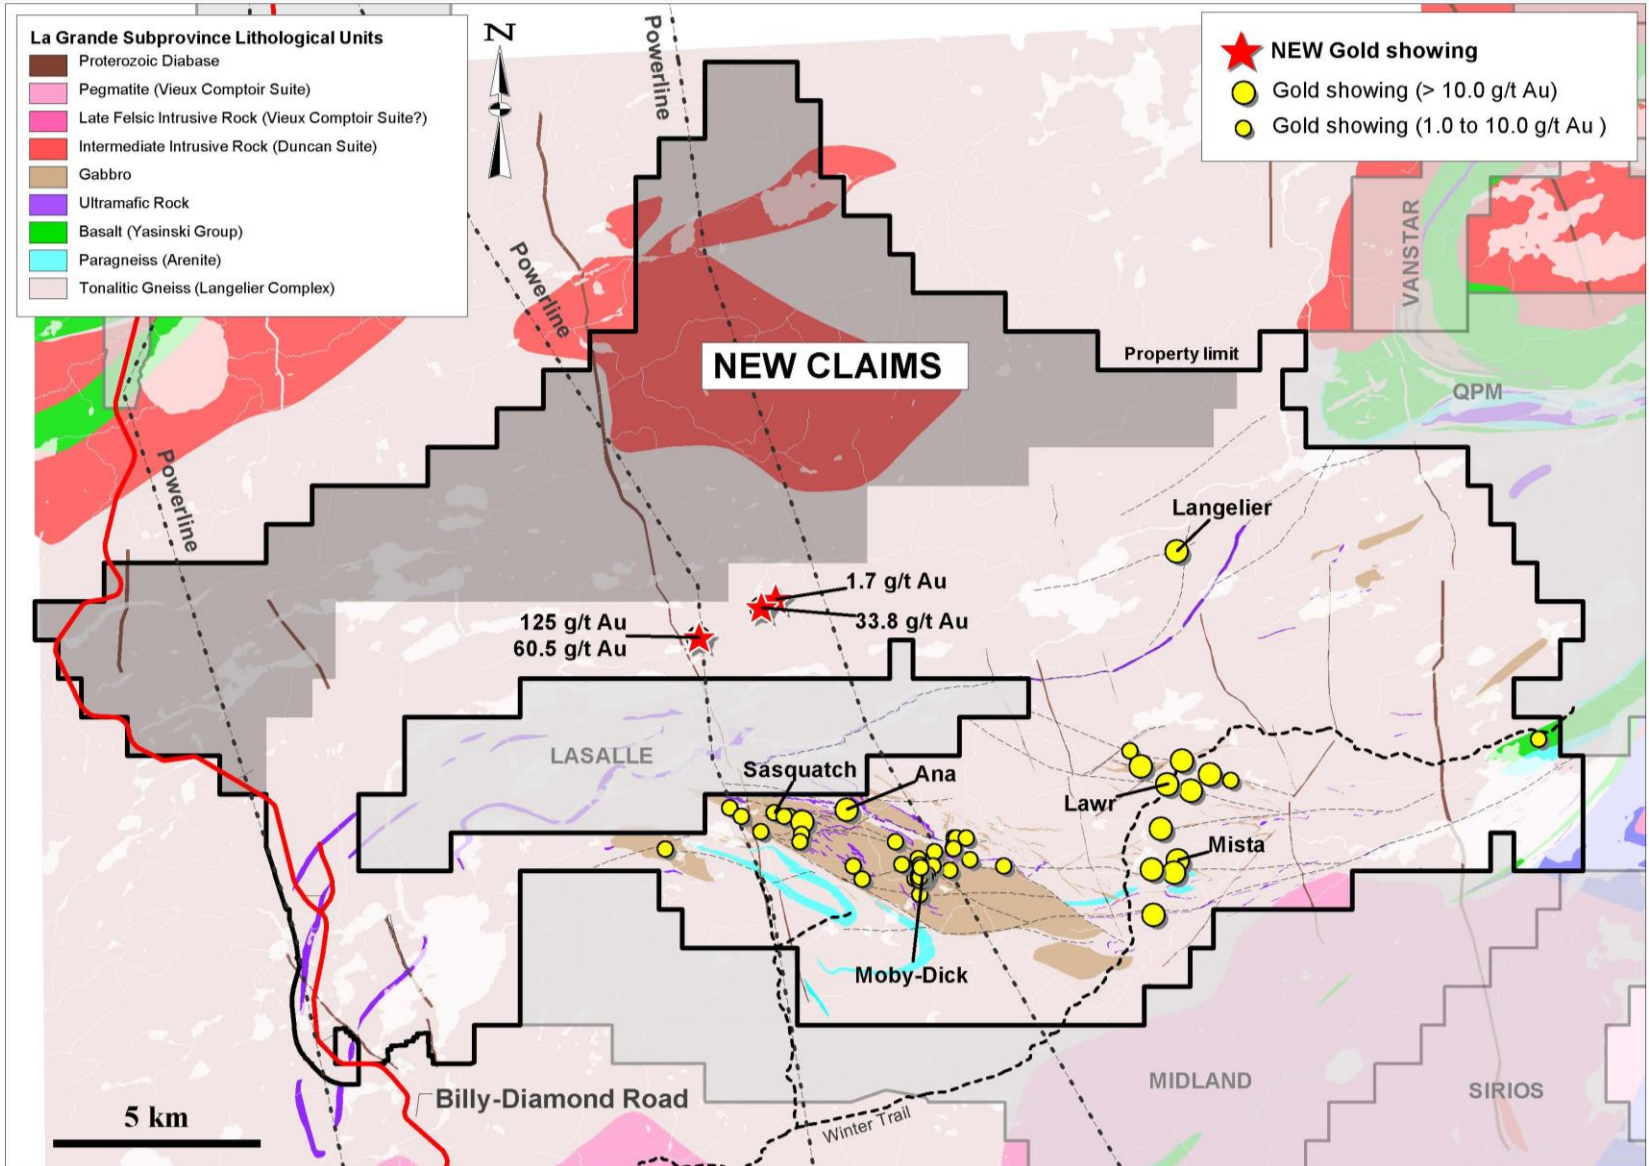

Figure 1. Location of the Serpent Property (James Bay, Québec) and the new claims shown in dark blue. The new gold showings discovered during fall 2020 exploration campaign are located on the map.

Figure 2. Location of the gold showings on the Serpent Property since 2017. The red star correspond to the new gold showings (> 1 g/t Au).